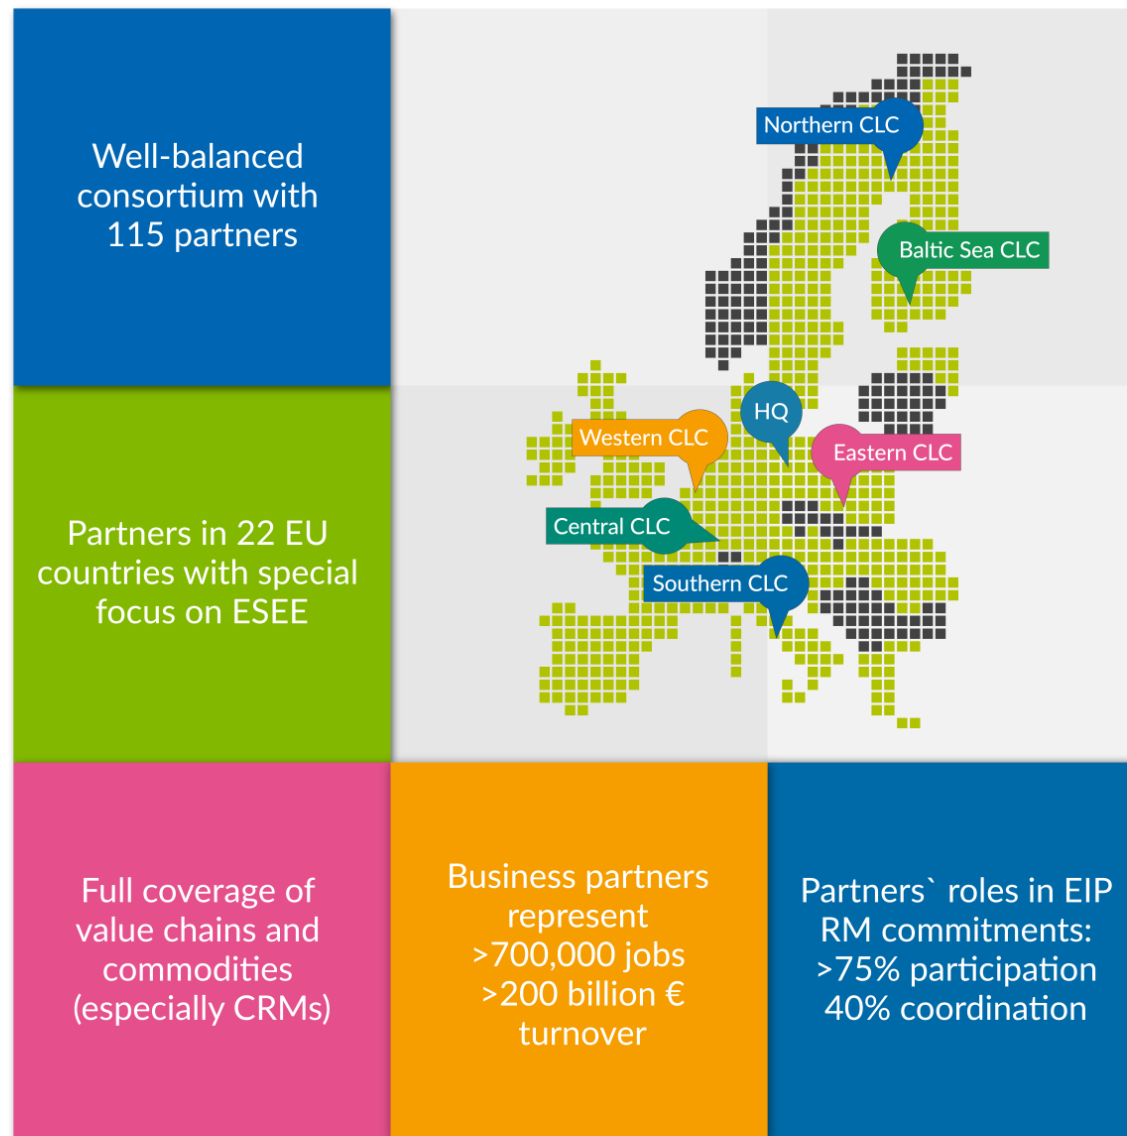

Current Status in Europe

What is EIT RawMaterials?

- We develop raw materials into a strategic strength for Europe by boosting competitiveness, growth and the attractiveness of its raw material sector – via radical innovation, new education approaches and guided entrepreneurship.
- Our aim: to be the best breeding ground in the sector for ...
 - ... talents
 - ... education
 - ... capital
 - ... ideas
 - ... start-ups
 - ... products and services

Our partners – our network – our knowledge triangle

A pan-European network of Excellence

Knowledge and Innovation Themes

- Exploration and raw materials resource assessment
- Mining in challenging environments
- Increased resource efficiency in mineral and metallurgical processes
- Recycling and materials chain optimisation for End-of-Life products
- Substitution of critical and toxic materials in products and for optimised performance
- Design of products and services for the circular economy