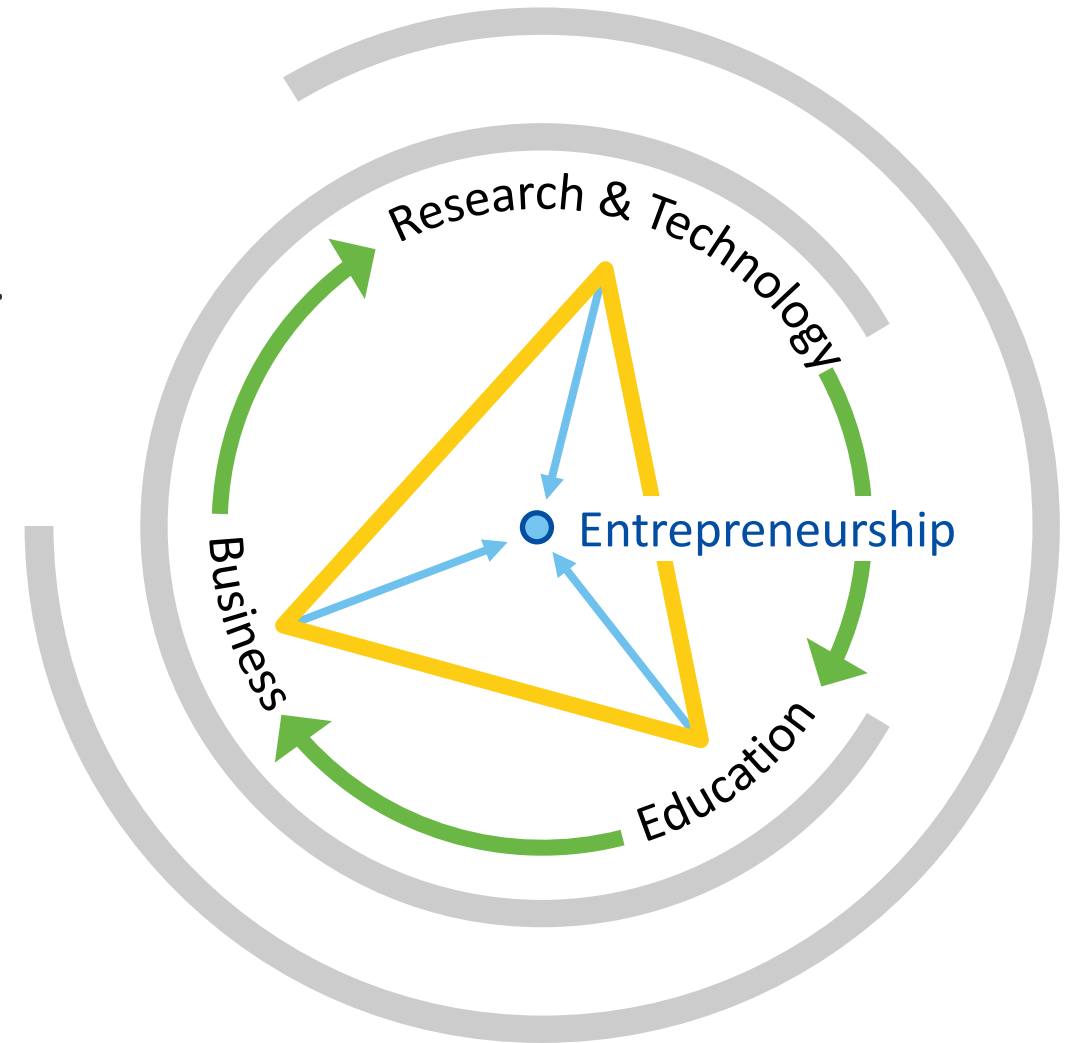

Current Status in Europe

What is EIT RawMaterials?

- We develop raw materials into a strategic strength for Europe by boosting competitiveness, growth and the attractiveness of its raw material sector – via radical innovation, new education approaches and guided entrepreneurship.
- Our aim: to be the best breeding ground in the sector for ...
 - ... talents
 - ... education
 - ... capital
 - ... ideas
 - ... start-ups
 - ... products and services